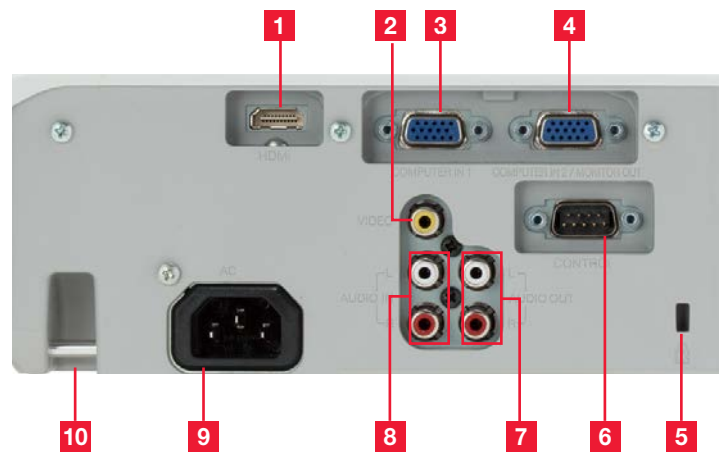

Left Profile

Right Profile

Input/Outputs

- | | | |
|--------------------------------|----------------------|------------------|
| 1. HDMI | 5. Kensington Lock | 8. Audio In |
| 2. Video | 6. Control (RS-232C) | 9. AC |
| 3. Computer in 1 | 7. Audio Out | 10. Security Bar |
| 4. Computer in 2 / Monitor Out | | |